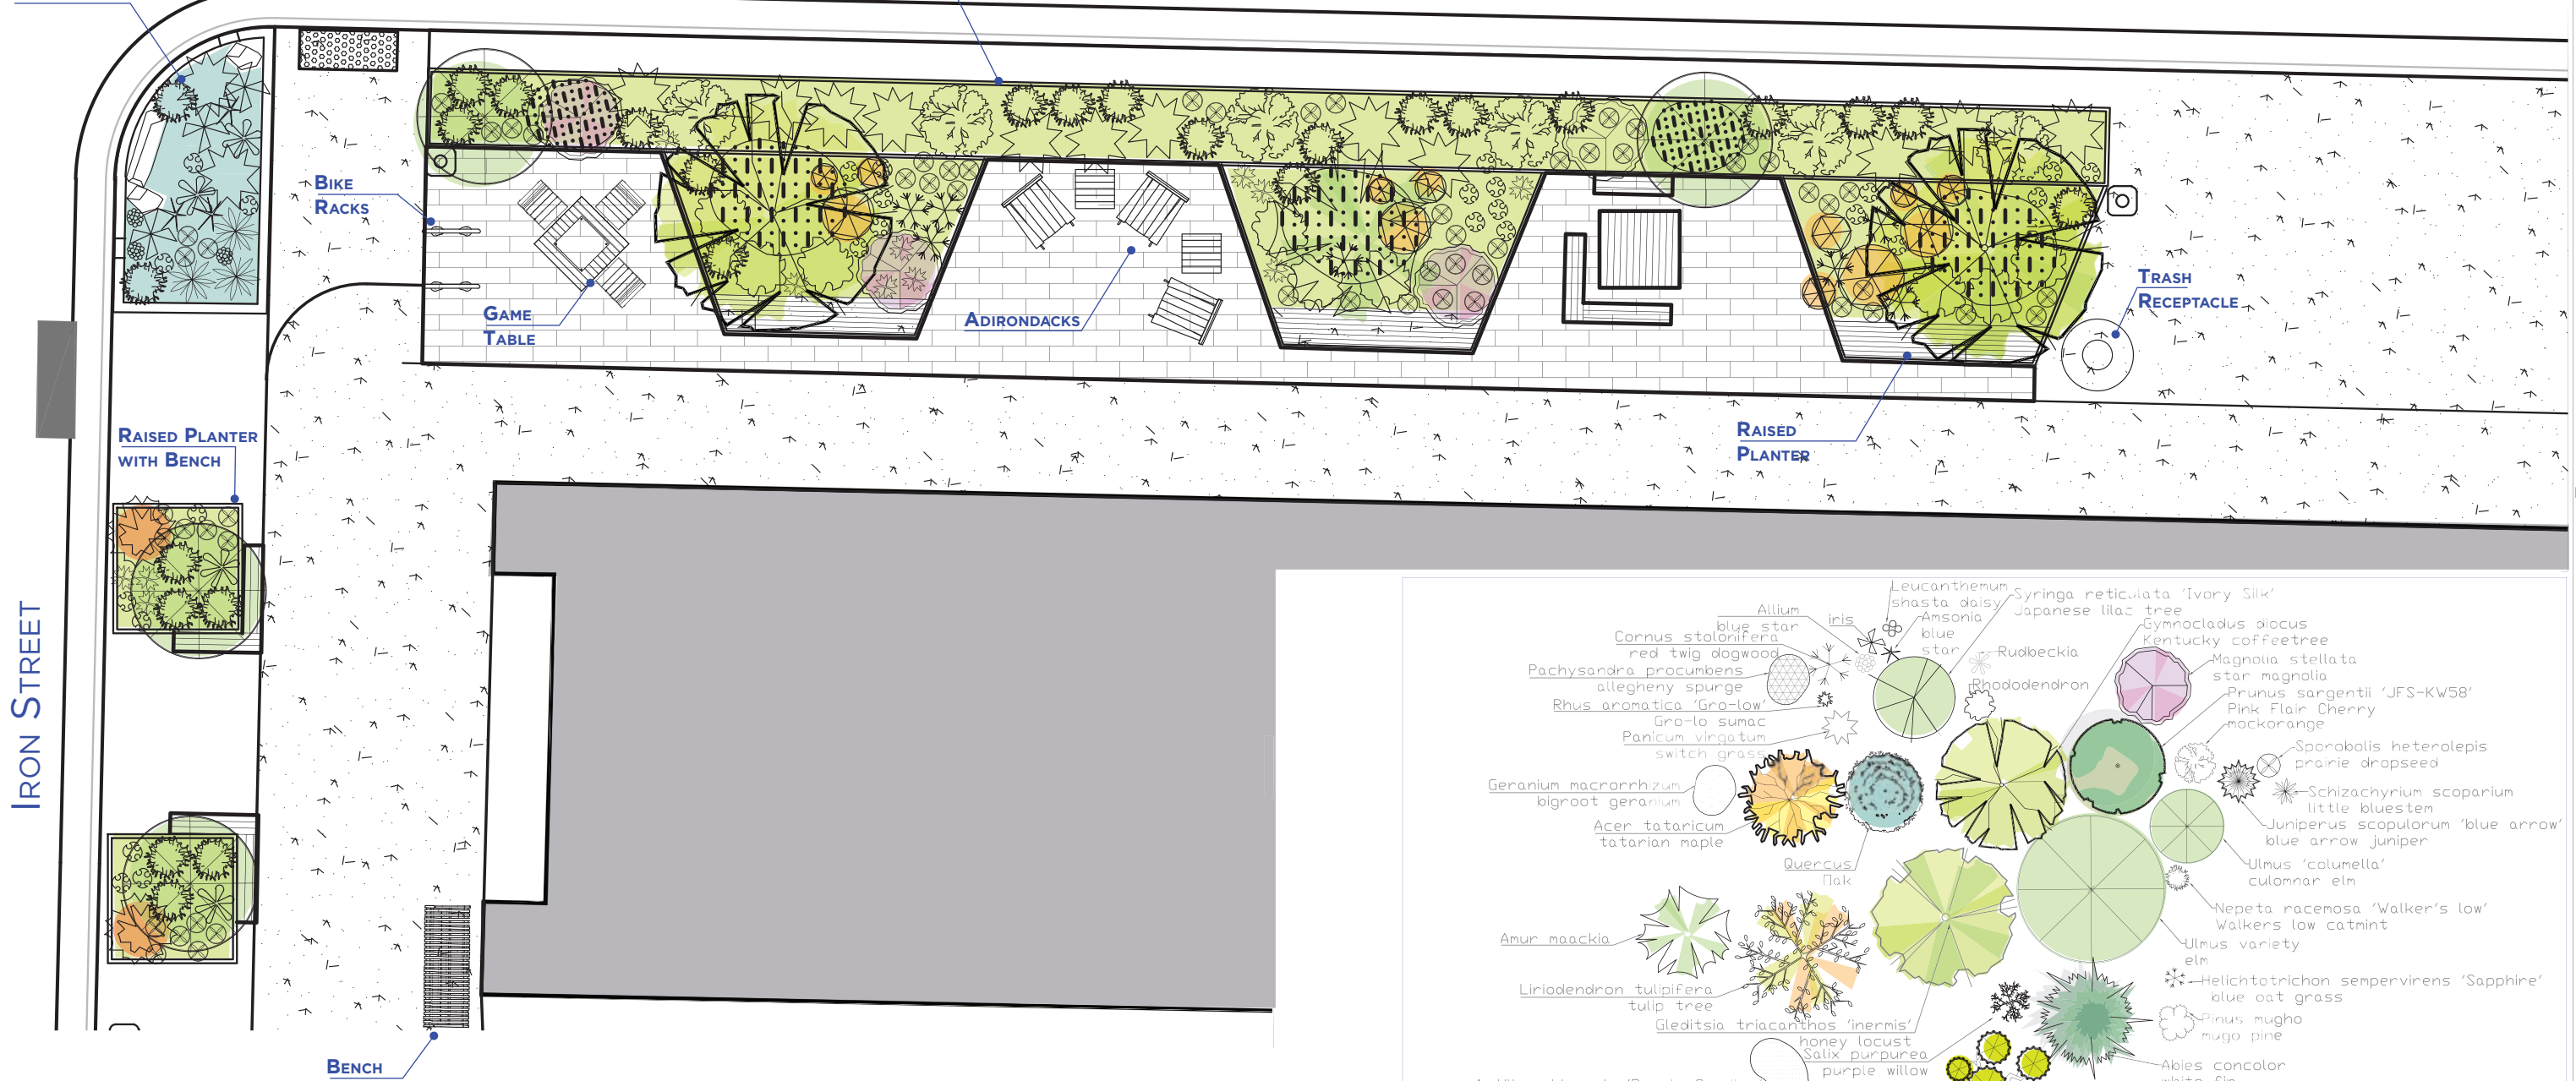

RAINGARDEN

AT GRADE
PLANTER

TOBIN STREET

IRON STREET

CLIENT
CITY OF NEGAUNEE
MARQUETTE COUNTY,
MICHIGAN

ISSUE
2/15/2023
EDIT

PROJ.#
N16-01654
TITLE
DOWNTOWN NEGAUNEE
STREETSCAPE
TOBIN PLACE
PLAN

DRAWN BY: jc

CHECK BY:

TOBIN PLACE | SMALL GROUP GATHERING SPACES

L7-03