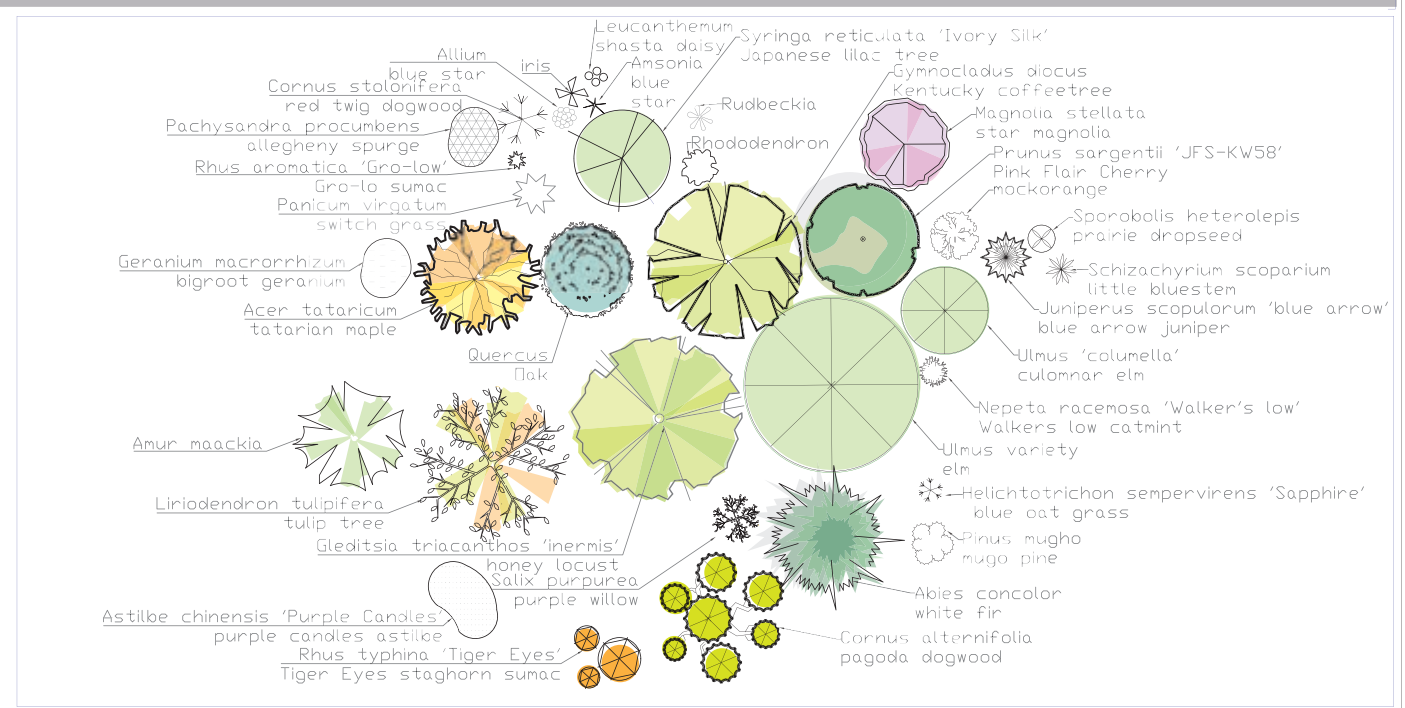

SUMAC

STAR MAGNOLIA

MOCKORANGE

PRAIRIE DROPSEED

CATMINT

CRANESBILL GERANIUM

RAINGARDEN WITH CURB CUT

BLACK EYED SUSAN

BLUE OAT GRASS

UPRIGHT ELM

IRIS

RAINGARDEN

AT GRADE  
PLANTER

TOBIN STREET

IRON STREET

**CLIENT**  
CITY OF NEGAUNEE  
MARQUETTE COUNTY,  
MICHIGAN