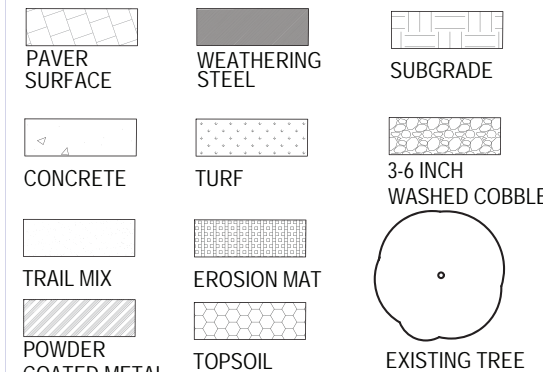

CRANESBILL GERANIUM

BLUE OAT GRASS

TULIP TREE

TEXTURED CONCRETE CROSSING ON IRON STREET

RAISED PLANTERS WITH BENCHES

BLACK EYED SUSAN

BLUE ARROW JUNIPER

CHERRY

IRIS

IRONTOWN PLAZA

MARQUETTE STREET

A Pedestrian Streetscape

MARCH, 2023

FURNITURE

ADIRONDACK TABLES BENCH RECEPTACLES

MATERIALS