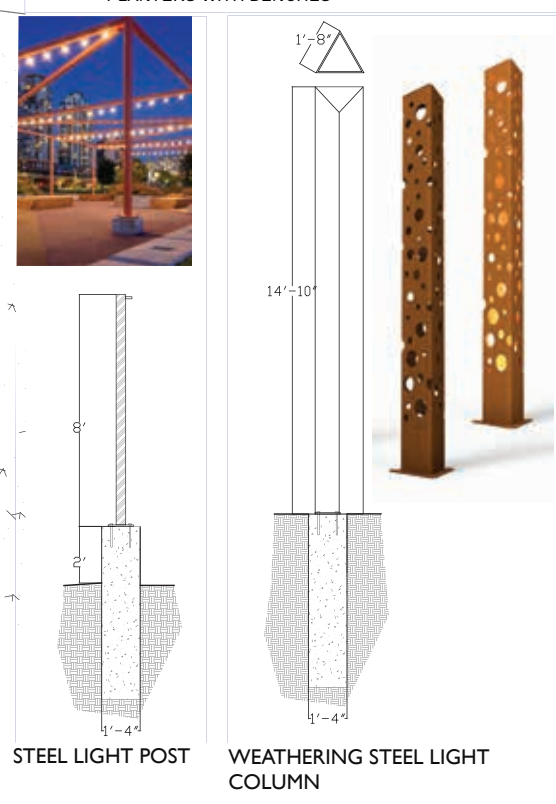

IRIS

IRONTOWN PLAZA

MARQUETTE STREET

A Pedestrian Streetscape

MARCH, 2023

FURNITURE

ADIRONDACK TABLES BENCH RECEPTACLES

MATERIALS

SITE FEATURES

CLIENT
CITY OF NEGAUNEE
MARQUETTE COUNTY,
MICHIGAN

ISSUE
2/15/2023
EDIT

PROJ.#
N16-01654
TITLE
DOWNTOWN NEGAUNEE
STREETScape
IRON TOWN PLAZA

DRAWN
BY: JC
CHECK
BY:

L7-05

IRONTOWN PLAZA

A Pedestrian Streetscape