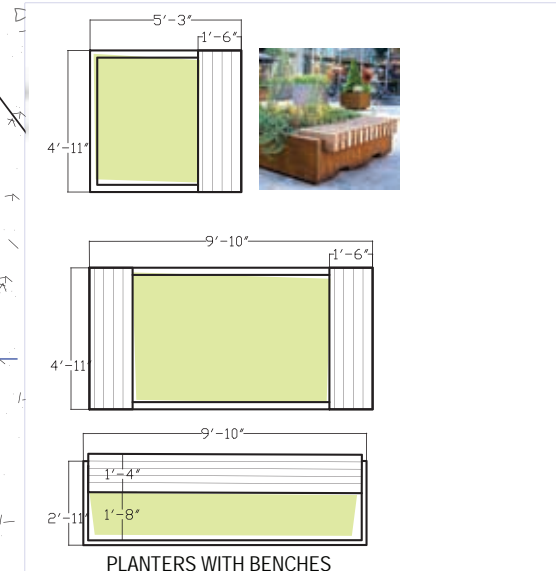

IRIS

IRONTOWN PLAZA

MARQUETTE STREET

A Pedestrian Streetscape

MARCH, 2023

FURNITURE

ADIRONDACK TABLES BENCH RECEPTACLES

MATERIALS

SITE FEATURES

CLIENT
CITY OF NEGAUNEE
MARQUETTE COUNTY,
MICHIGAN

ISSUE
2/15/2023
EDIT

PROJ.#
N16-01654
TITLE
DOWNTOWN NEGAUNEE
STREETScape
IRON TOWN PLAZA

DRAWN
BY: JC
CHECK
BY:

L7-05

IRONTOWN PLAZA

A Pedestrian Streetscape