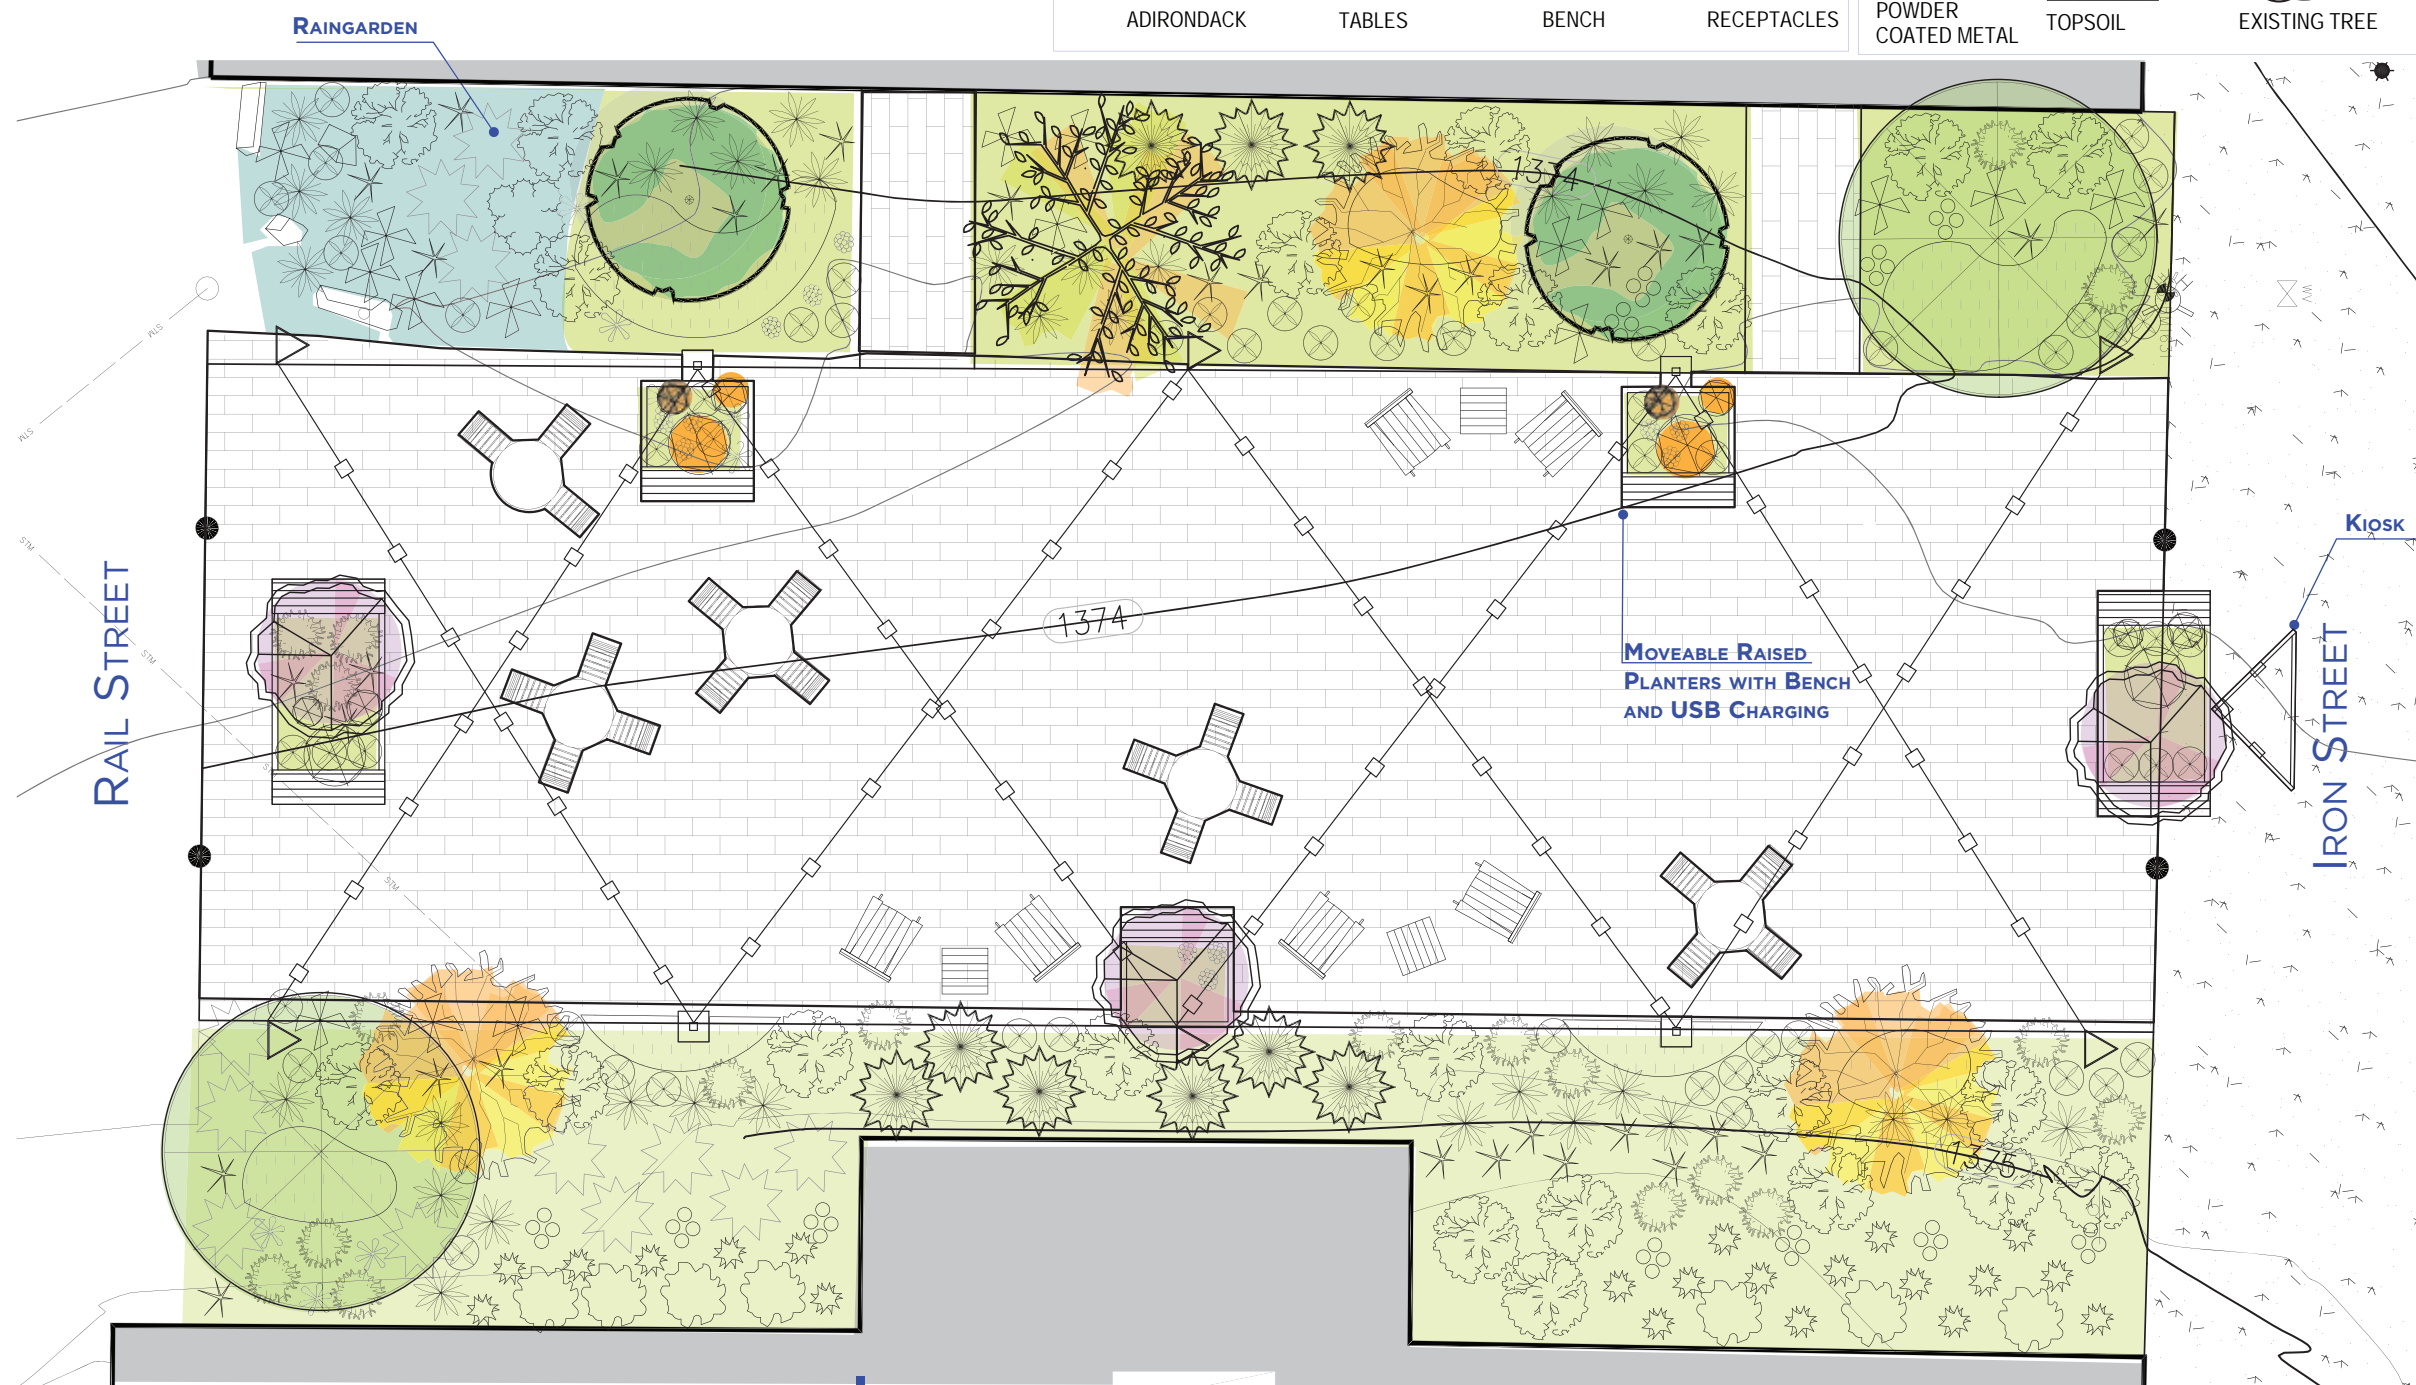

CRANESBILL GERANIUM

BLUE OAT GRASS

TULIP TREE

TEXTURED CONCRETE CROSSING ON IRON STREET

RAISED PLANTERS WITH BENCHES

BLACK EYED SUSAN

BLUE ARROW JUNIPER

CHERRY

IRIS

IRONTOWN PLAZA

MARQUETTE STREET

A Pedestrian Streetscape

MARCH, 2023

FURNITURE

ADIRONDACK TABLES BENCH RECEPTACLES

MATERIALS

SITE FEATURES

CLIENT
CITY OF NEGAUNEE
MARQUETTE COUNTY,
MICHIGAN

ISSUE
2/15/2023
EDIT

PROJ.#
N16-01654
TITLE
DOWNTOWN NEGAUNEE
STREETScape
IRON TOWN PLAZA

DRAWN
BY: JC
CHECK
BY:

L7-05

IRONTOWN PLAZA

A Pedestrian Streetscape