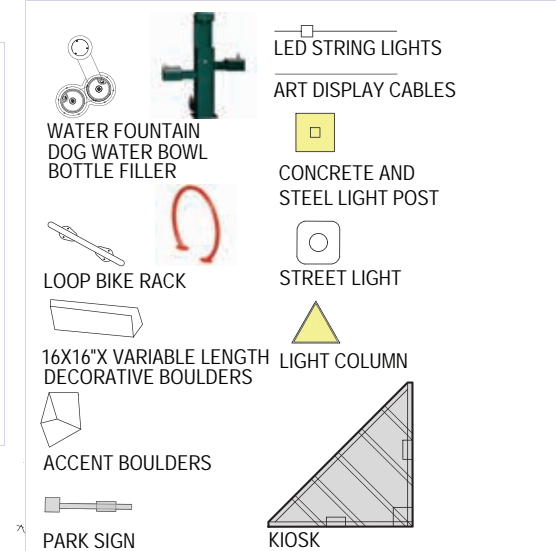

SITE FEATURES

CLIENT
CITY OF NEGAUNEE
MARQUETTE COUNTY,
MICHIGAN

ISSUE
2/15/2023
EDIT

PROJ.#
N16-01654
TITLE
DOWNTOWN NEGAUNEE
STREETScape
IRON TOWN PLAZA

DRAWN
BY: JC
CHECK
BY:

L7-05

IRONTOWN PLAZA

A Pedestrian Streetscape