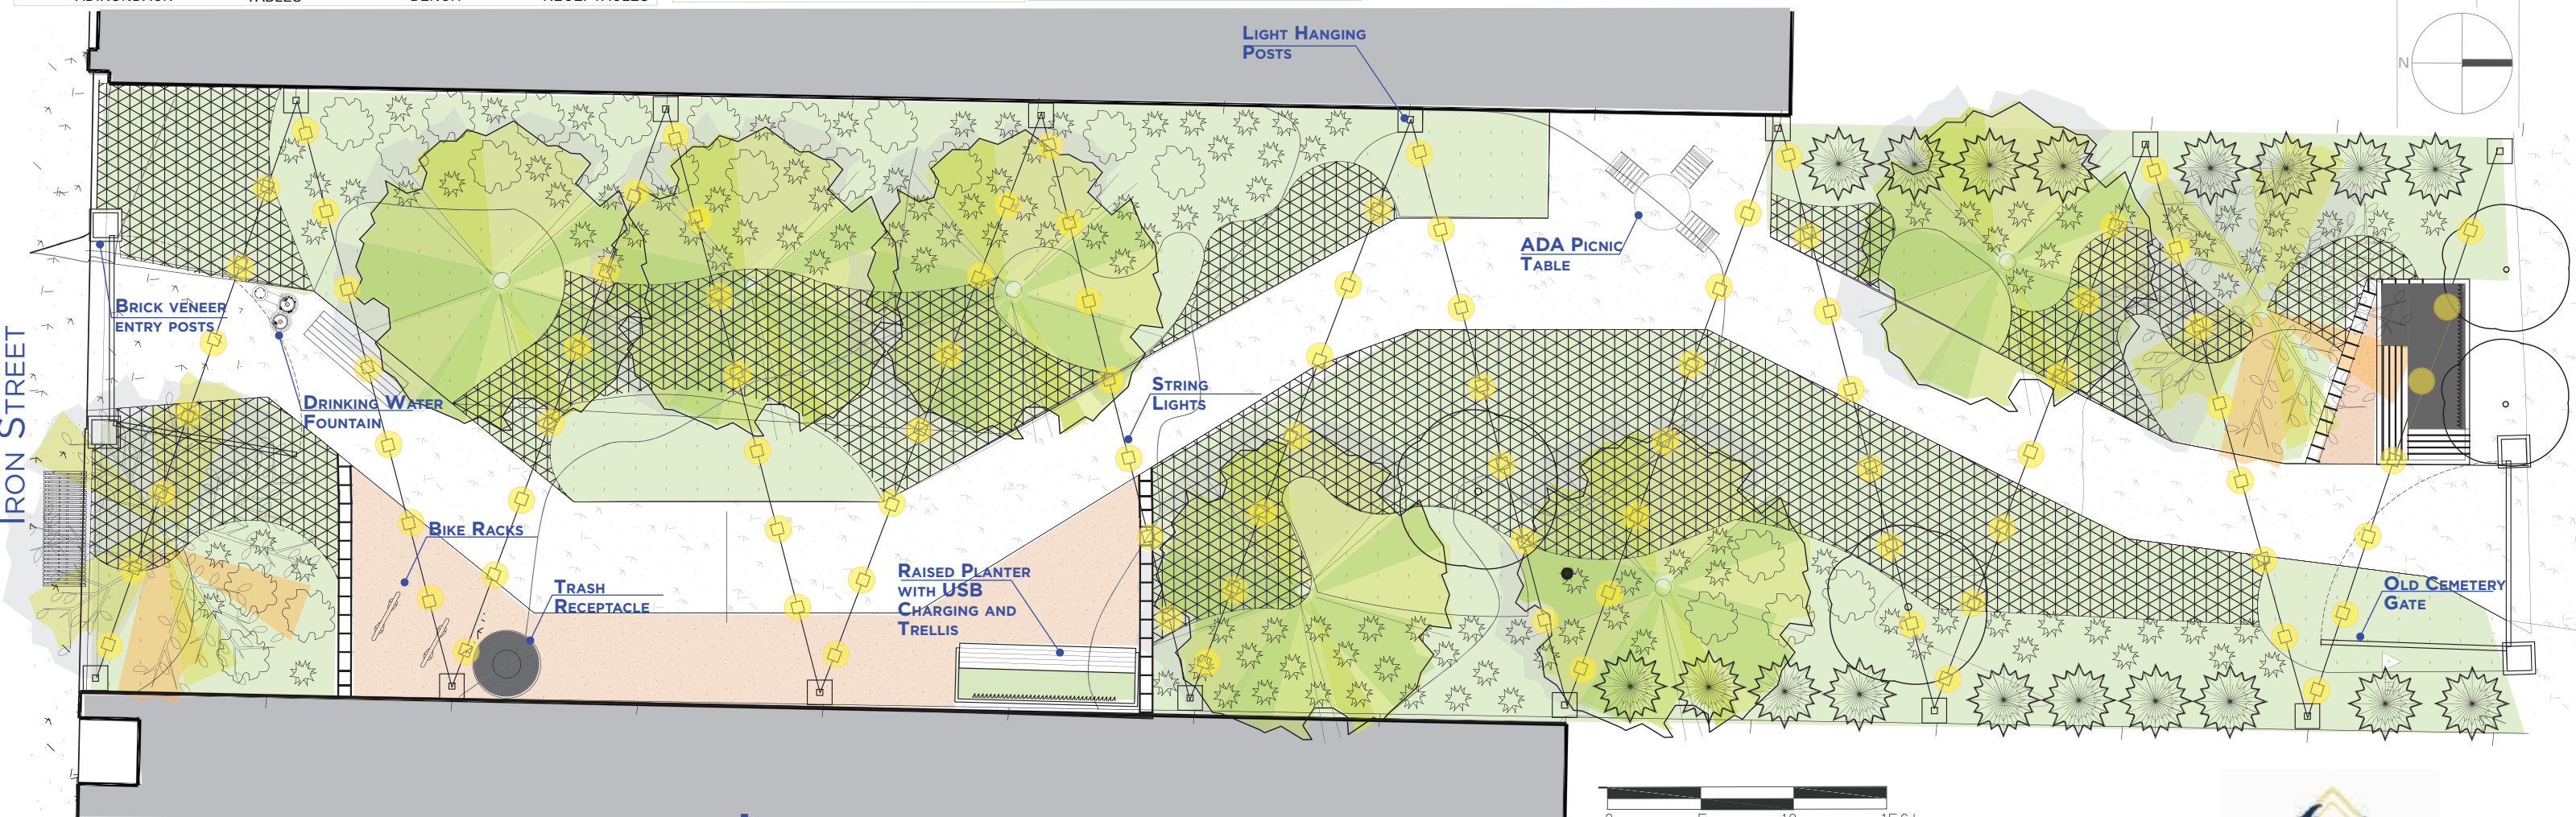

ERICSON PARKWAY

POCKET PARK

A garden in the city

ROTATIONAL ART EXHIBITS

GATES

DECOMPOSED GRANITE SURFACE

TRELLIS

JUNIPER

ASTILBE

RHODODENDRON

ERICSON PARKWAY

POCKET PARK

A garden in the city

MATERIALS

PAVER SURFACE	WEATHERING STEEL	SUBGRADE
CONCRETE	TURF	3-6 INCH WASHED COBBLE
TRAIL MIX	EROSION MAT	EXISTING TREE
POWDER COATED METAL	TOPSOIL	

FURNITURE

ADIRONDACK	TABLES	BENCH	RECEPTACLES

SITE FEATURES

WATER FOUNTAIN DOG WATER BOWL BOTTLE FILLER	LED STRING LIGHTS	PLANTER WITH BENCH, TRELLIS AND USB CHARGING PORTS
LOOP BIKE RACK	CONCRETE AND STEEL LIGHT POST	PLANTER WITH BENCH AND TRELLIS
16X16"X VARIABLE LENGTH DECORATIVE BOULDERS	STREET LIGHT	PAVER EDGING
ACCENT BOULDERS	LIGHT COLUMN	OLD CEMETERY GATE
PARK SIGN	KIOSK	
COMPACTED DECOMPOSED GRANITE		

ERICSON PARKWAY

POCKET PARK

A garden in the city

MARCH, 2023