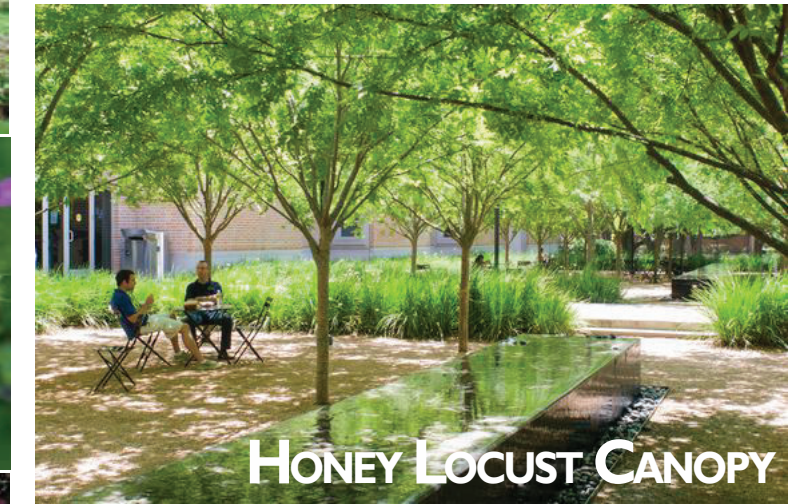

LOCALLY FABRICATED BENCHES

RHUS AROMATICA

BIG ROOT GERANIUM

STRING LIGHTING

PACHYSANDRA PROCUMBENS

HONEY LOCUST CANOPY

BIKE RACKS

PLANTER/BENCH