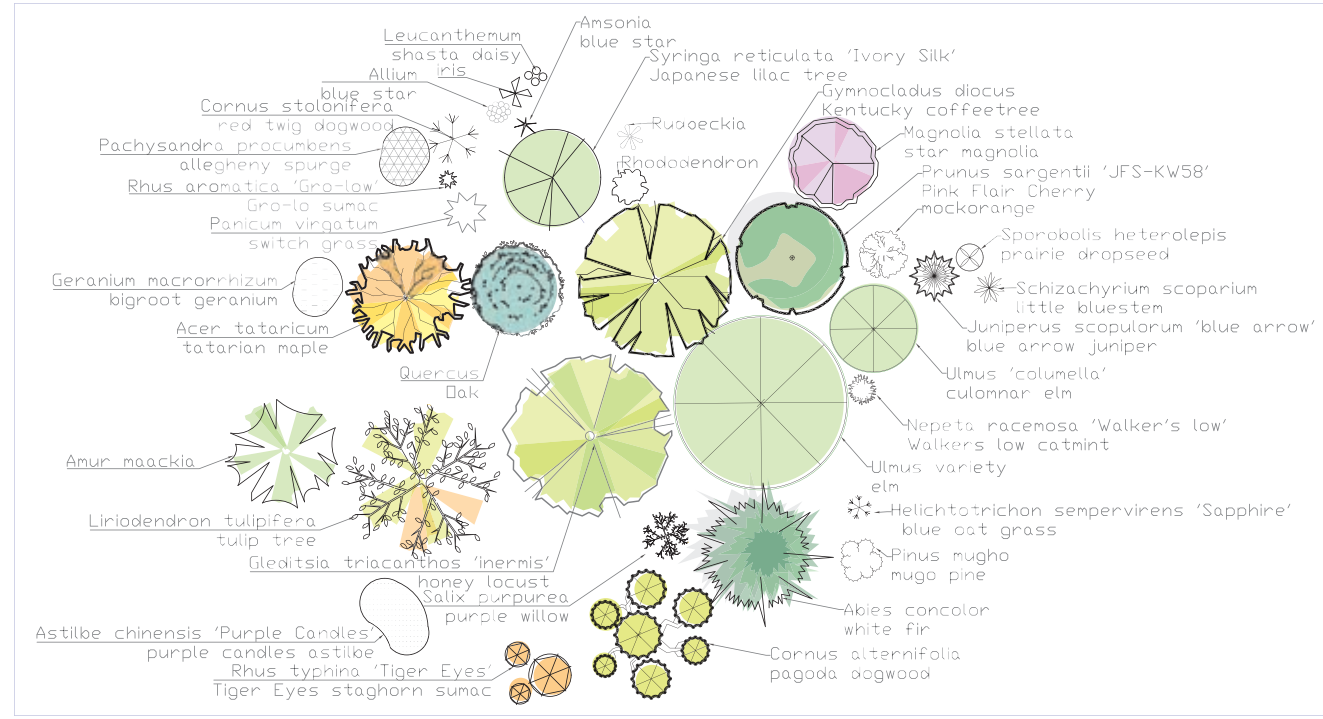

EXISTING SITE

WHITE FIR

HONEY LOCUST

RHUS AROMATICA

ASTER

SWITCH GRASS

ARTIST'S SCULPTURE (EXAMPLE)

MOCKORANGE

STAR MAGNOLIA

PRAIRIE DROPSEED

CATMINT

RAINGARDEN

IRIS

BIKE SHELTER WITH CHARGING (EXAMPLE)

CRANESBILL GERANIUM

PRUNUS SARGENTII

CLIENT
CITY OF
NEGAUNEE
MARQUETTE
COUNTY,
MICHIGAN

ISSUE
2/15/2023
EDIT

PROJ.#
N16-01654
TITLE
DOWNTOWN
NEGAUNEE
STREETSCAPE
CHIRI PARK PLAN

DRAWN
BY: JC

CHECK
BY:

L7-01

SITE FEATURES

FURNITURE