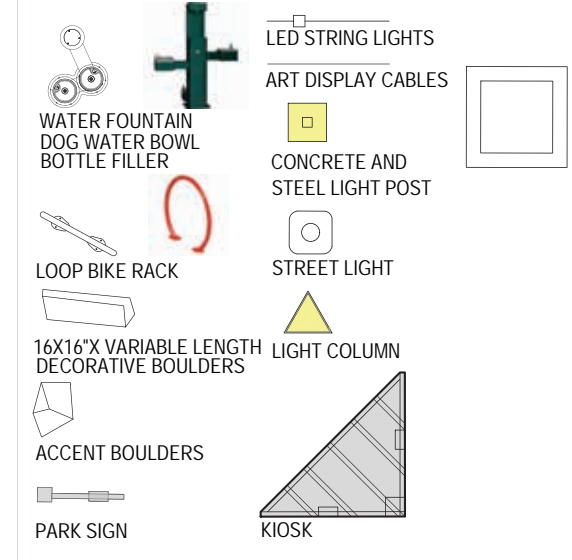

CLIENT
CITY OF
NEGAUNEE
MARQUETTE
COUNTY,
MICHIGAN

ISSUE
2/15/2023
EDIT

PROJ.#
N16-01654
TITLE
DOWNTOWN
NEGAUNEE
STREETSCAPE
CHIRI PARK PLAN

DRAWN
BY: JC

CHECK
BY:

L7-01

SITE FEATURES

FURNITURE