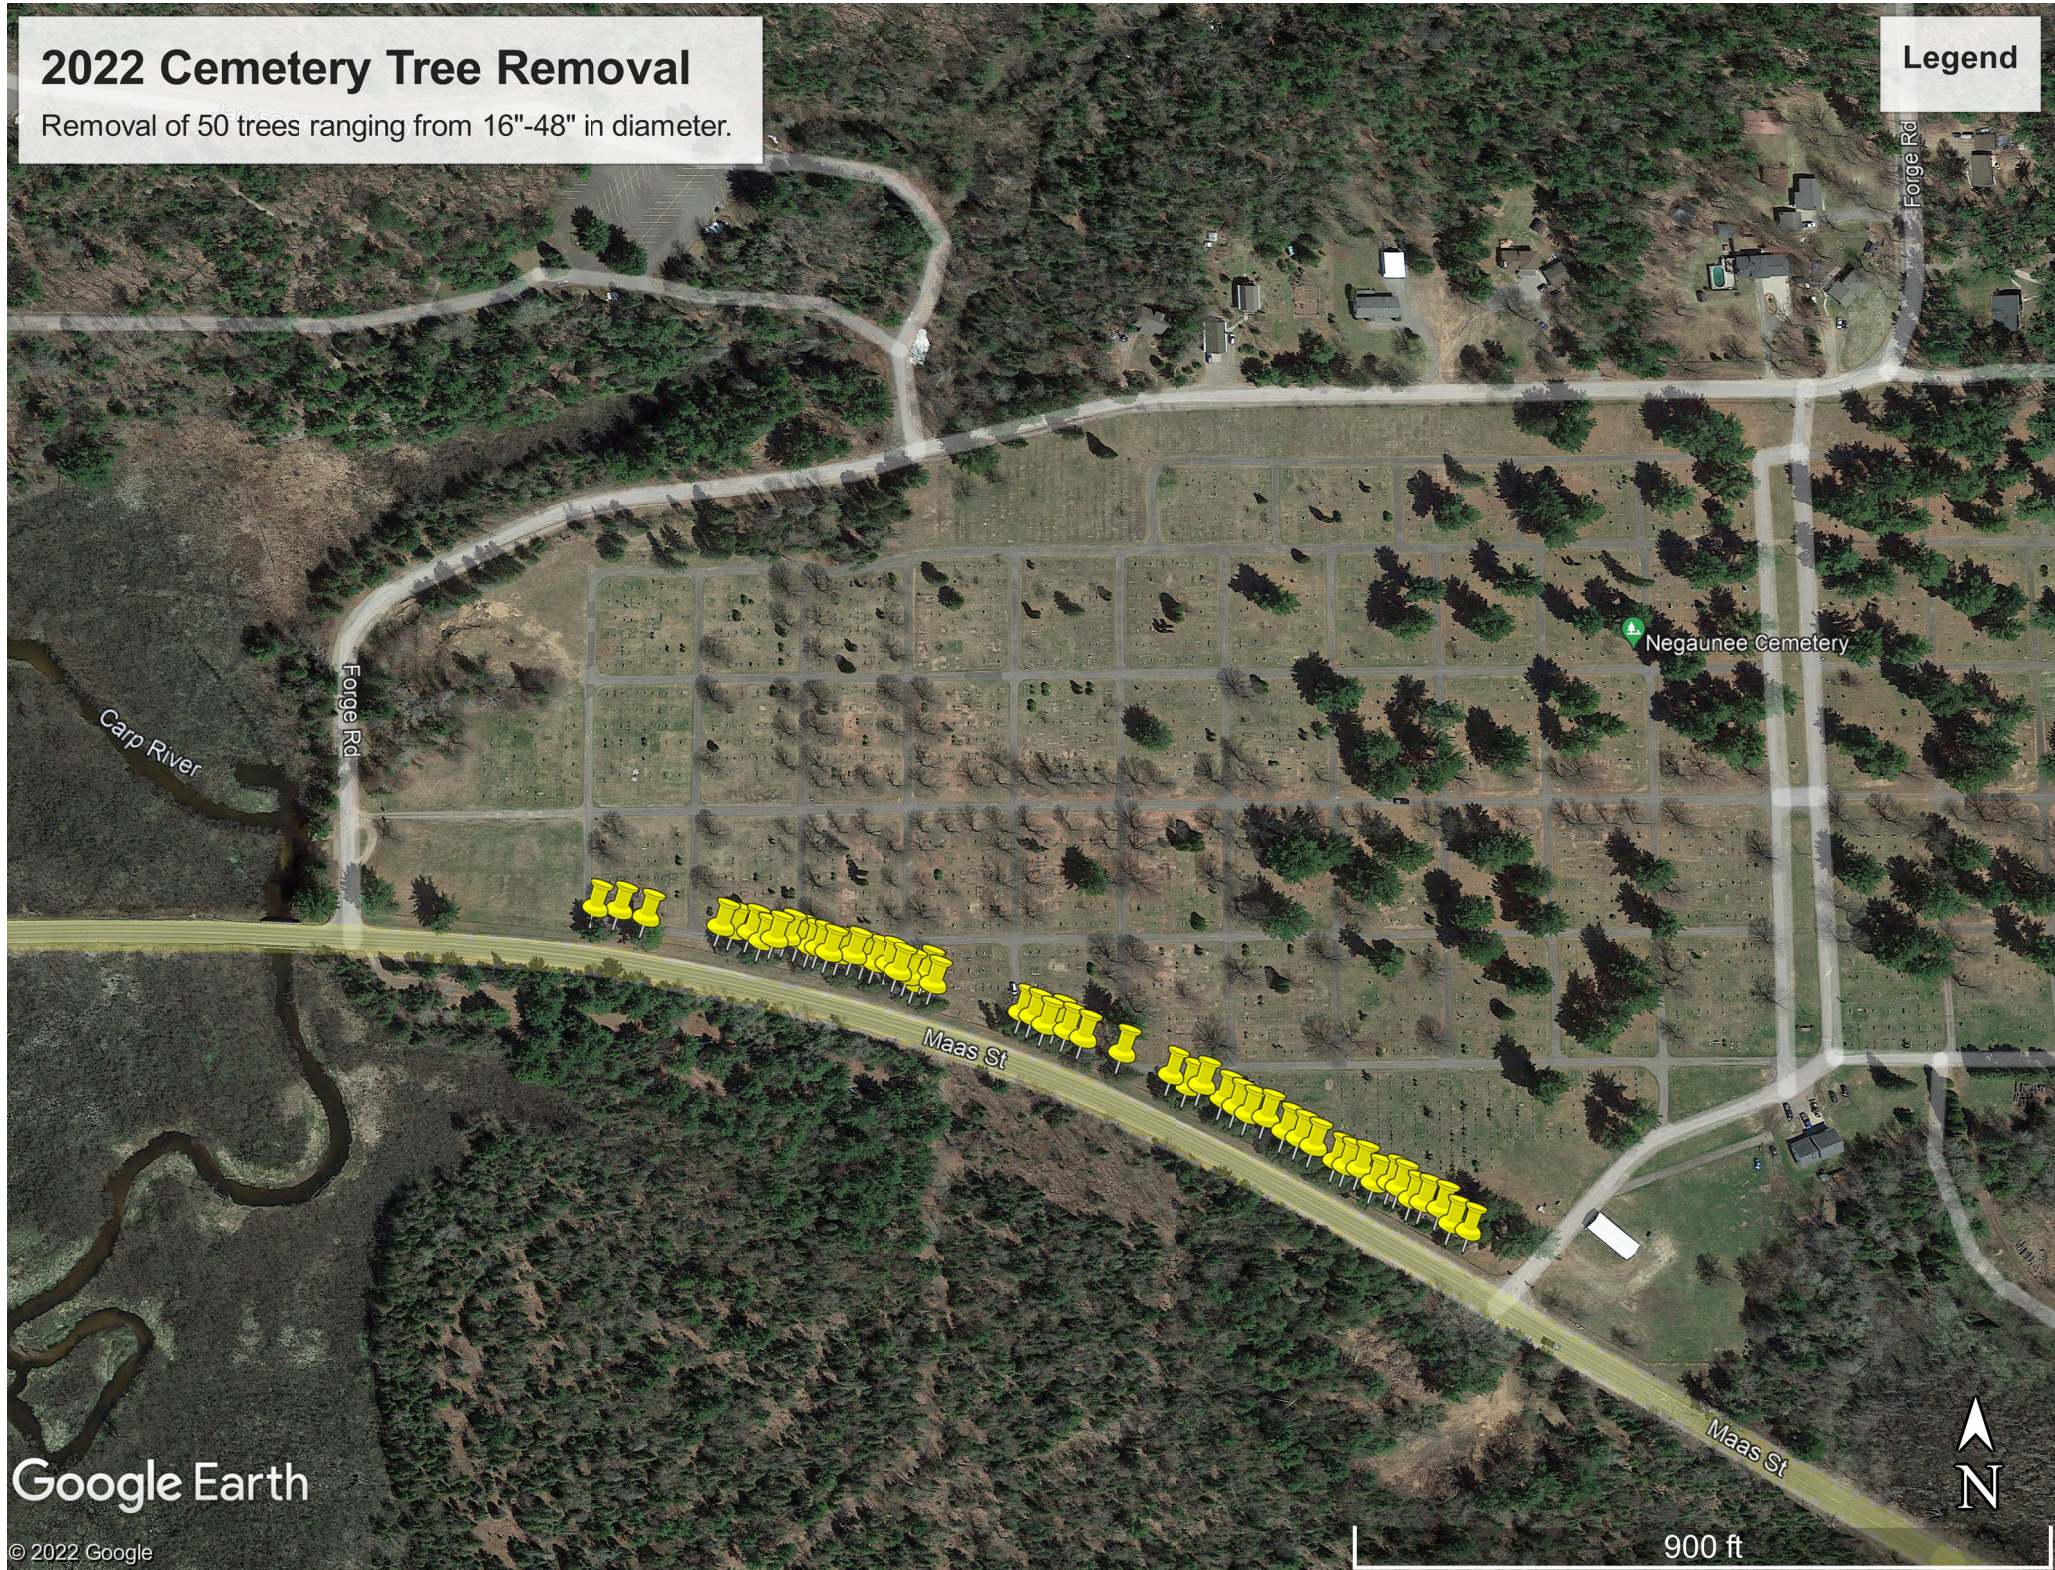

# 2022 Cemetery Tree Removal

Removal of 50 trees ranging from 16"-48" in diameter.

Legend

Google Earth

© 2022 Google

900 ft